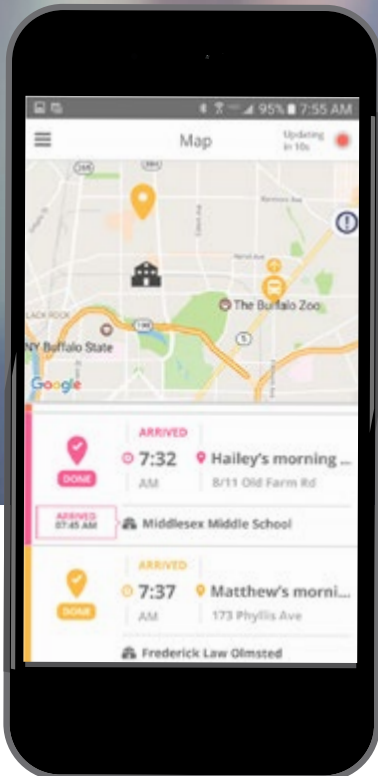

FirstView[®]

BE A PART OF YOUR STUDENT'S JOURNEY
TO SCHOOL. FROM SCHOOL. EVERY DAY.

BE A PART OF YOUR STUDENT'S JOURNEY TO SCHOOL. FROM SCHOOL. EVERY DAY.

Introducing FirstView® by First Student, the industry's most comprehensive and secure bus tracking and parent communication app. FirstView® helps you better manage your time during the hectic before- and after-school rush by putting your student's up-to-the-minute bus information in your hands. Easy to download, set up and use, FirstView® is packed with helpful features to give you peace of mind.

DISTRICT NOTIFICATIONS

You'll be the first to know about school delays by opting in to receive district messages regarding school issues.

IMMEDIATE BUS INFORMATION

No need to make phone calls. With FirstView®, you can track your student's bus in real-time to get an estimated arrival time at your stop. You'll also see when your student's bus arrives to and departs from school.

CUSTOMIZABLE ALERTS

You and your student can avoid a mad dash to the bus stop by setting up custom alerts for when the bus is a chosen distance or number of minutes away.

INDUSTRY'S BEST SECURITY

More secure than any other bus tracking tool on the market, FirstView® is password protected and integrates with your district's existing safety standards.