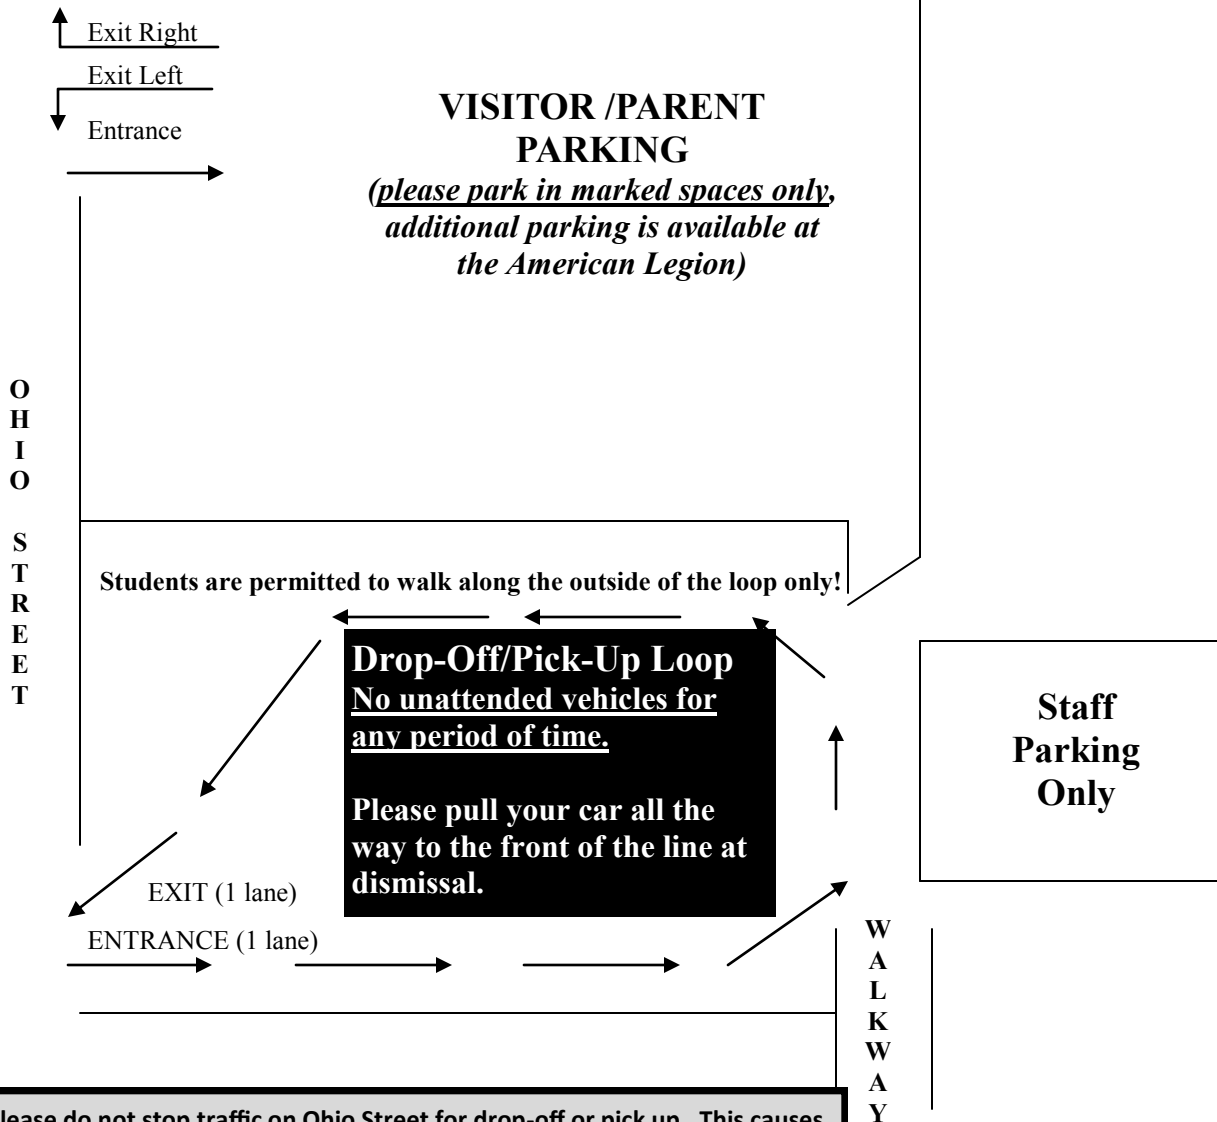

Student Pickup/Drop-off Procedures for Ely School

If you drop-off or pick up your child from school, please make sure you are using ONLY the Ely drop-off/pick-up loop, Ely visitor parking lot or the American Legion lot. **Please do not pick up or drop off at Dr. Nagy's office, as it is a reserved parking for patients.**

Please do not stop traffic on Ohio Street for drop-off or pick up. This causes a dangerous situation for traffic and for students. Students should cross Ohio Street ONLY at the corner where the crossing guard is located. The Elyria Police Department will issue warnings and tickets when necessary.

Gulf Road Entrance Bus Loop:
No autos allowed in the bus loop in the afternoons at dismissal.
Only buses and day care vans!
Please obey posted signs.

Please help us keep the lots safe for everyone by following procedures!