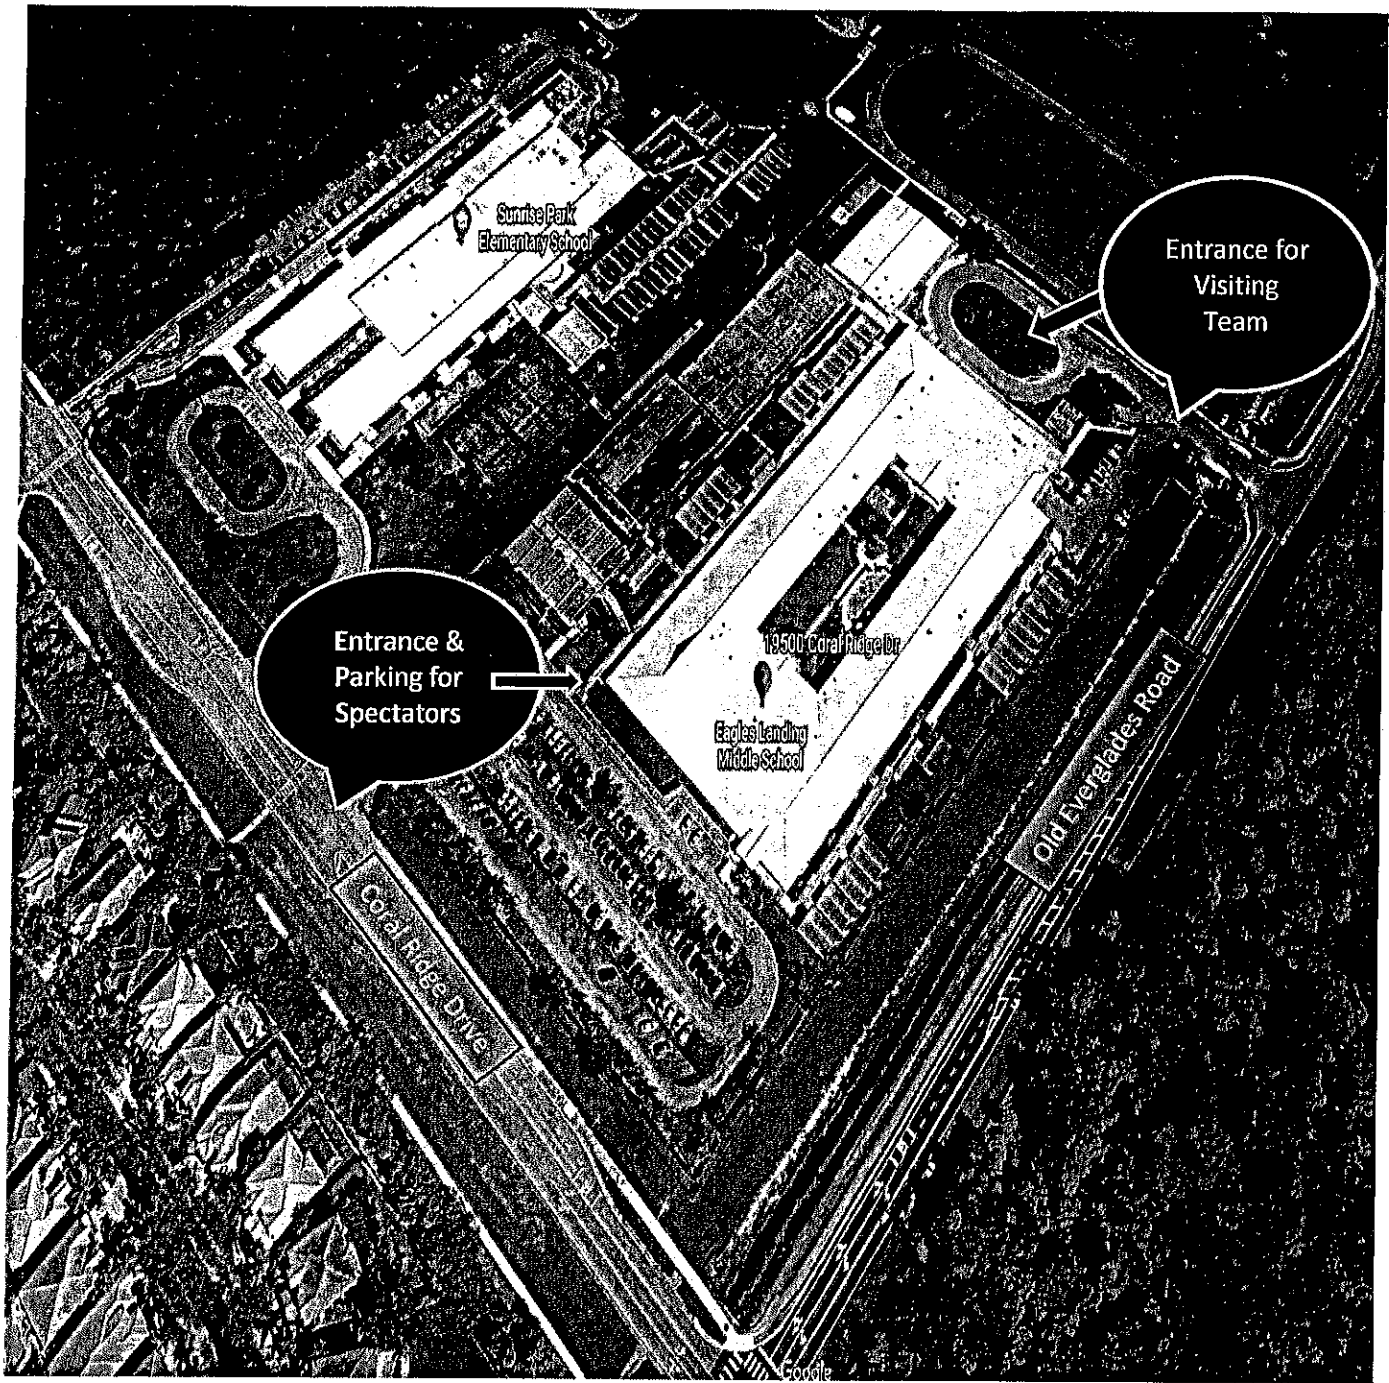

Basketball Game Procedures

Welcome to the Nest!

19500 Coral Ridge Drive
Boca Raton, FL 33498

Visiting Team/School Students & Coaches

- Please arrive **NO LATER** than 4:00 PM
- Utilize the Entrance located on **Old Everglades Road (Southside)** which will bring you to the South Entrance of the School Bus Loop
- As you enter the Bus Loop please check-in with the ELMS Designee (golf cart). The ELMS Designee will give direction on where to park
- An Eagles Landing MS Designee will meet you in the parking area and escort student athletes/coaches to the Gymnasium

Spectator Expectations/Procedures for Basketball Games at the Nest

- Please arrive **NO EARLIER** than 4:15 PM
- Utilize the Entrance located off **Coral Ridge Drive (Westside)**
- Cost for Adults \$2.00 and Students \$1.00
- **MANDATORY...ALL** Students attending the Game will need Lanyard/ID. School-Age Kids must be accompanied by an adult and/or must have/present a School ID. Entry determined by Admin
- All persons, bags, and vehicles may be subject to search
- Only clear bags are permitted inside the event- All other bags or purses, with the exception of diaper bags, are prohibited
- No re-entry- If you exit, you cannot return
- No admittance after the start of the second half of the final game
- No loitering outside of the gym/school gates or in parking areas
- Exit the gym immediately at the conclusion of the final game
- No food or beverages may be brought into the event
- Unruly conduct, disruptive behavior, use of profane, obscene or abusive language of any type will result in immediate removal from the event
- In the event of an emergency or inclement weather, follow all instructions provided by law enforcement or school staff